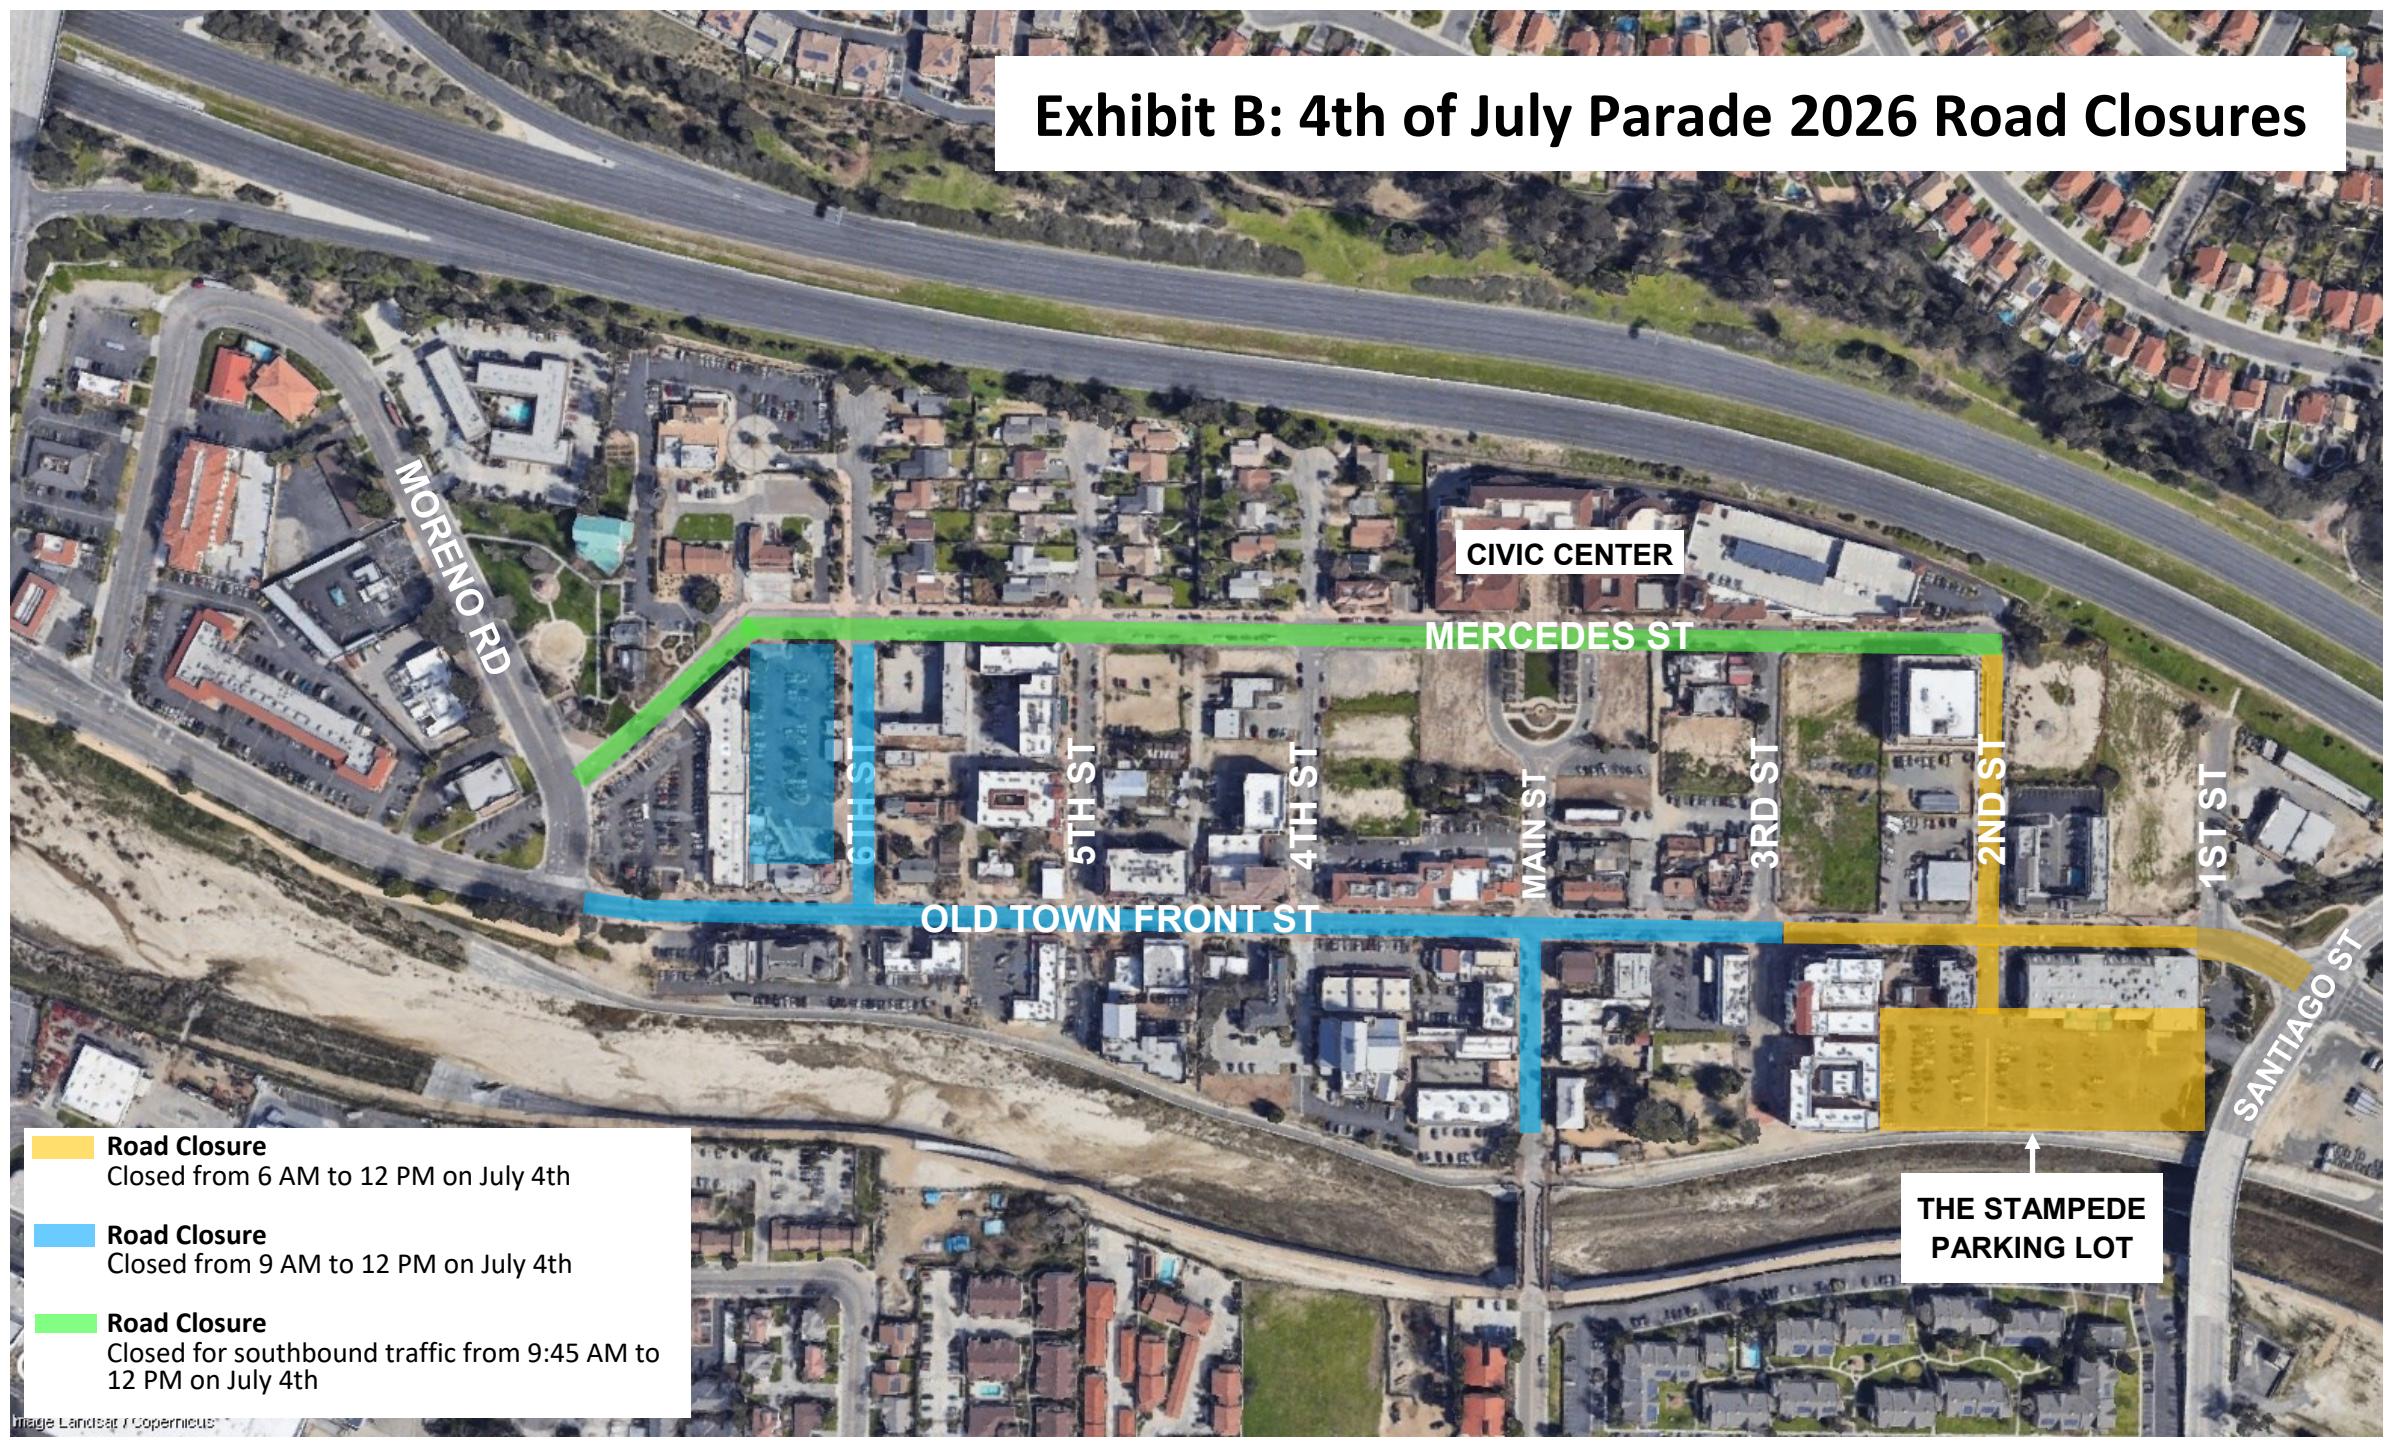

# Exhibit B: 4th of July Parade 2026 Road Closures

- Road Closure**  
Closed from 6 AM to 12 PM on July 4th
- Road Closure**  
Closed from 9 AM to 12 PM on July 4th
- Road Closure**  
Closed for southbound traffic from 9:45 AM to 12 PM on July 4th

Image Landsat / Copernicus