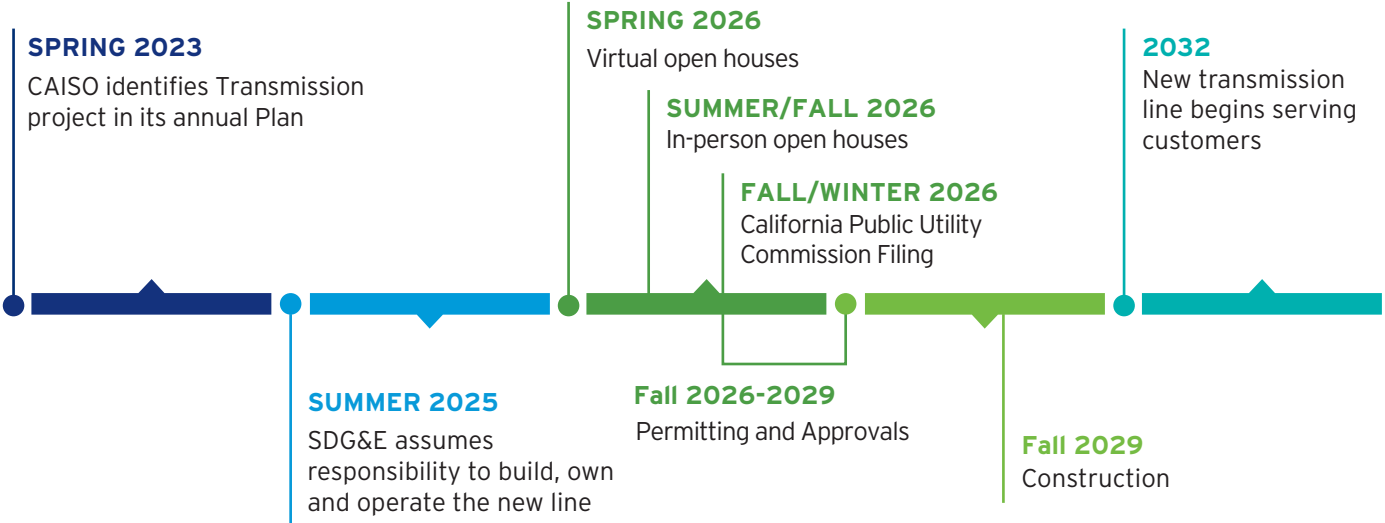

A NEW 500-KV TRANSMISSION LINE

Golden Pacific Powerlink

Delivering Tomorrow's Energy

California is entering a period of unprecedented growth in electricity demand as homes, transportation, businesses, and industry increasingly rely on clean electric power.

San Diego Gas & Electric is planning Golden Pacific Powerlink, a major 500kV transmission investment that will help ensure that even as energy use rises, electricity is there where it's needed most, whether you're turning on the lights, charging a vehicle, powering a home, or running critical services.

Projected Timeline

*Estimated dates
Estimated dates*

This new line will help keep the region's power supply stable and allow the state to meet its energy goals as our energy needs continue to grow.

- Create a vital, new transmission pathway
- Enhance the region's electrical grid
- Enable greater integration of more electricity generation