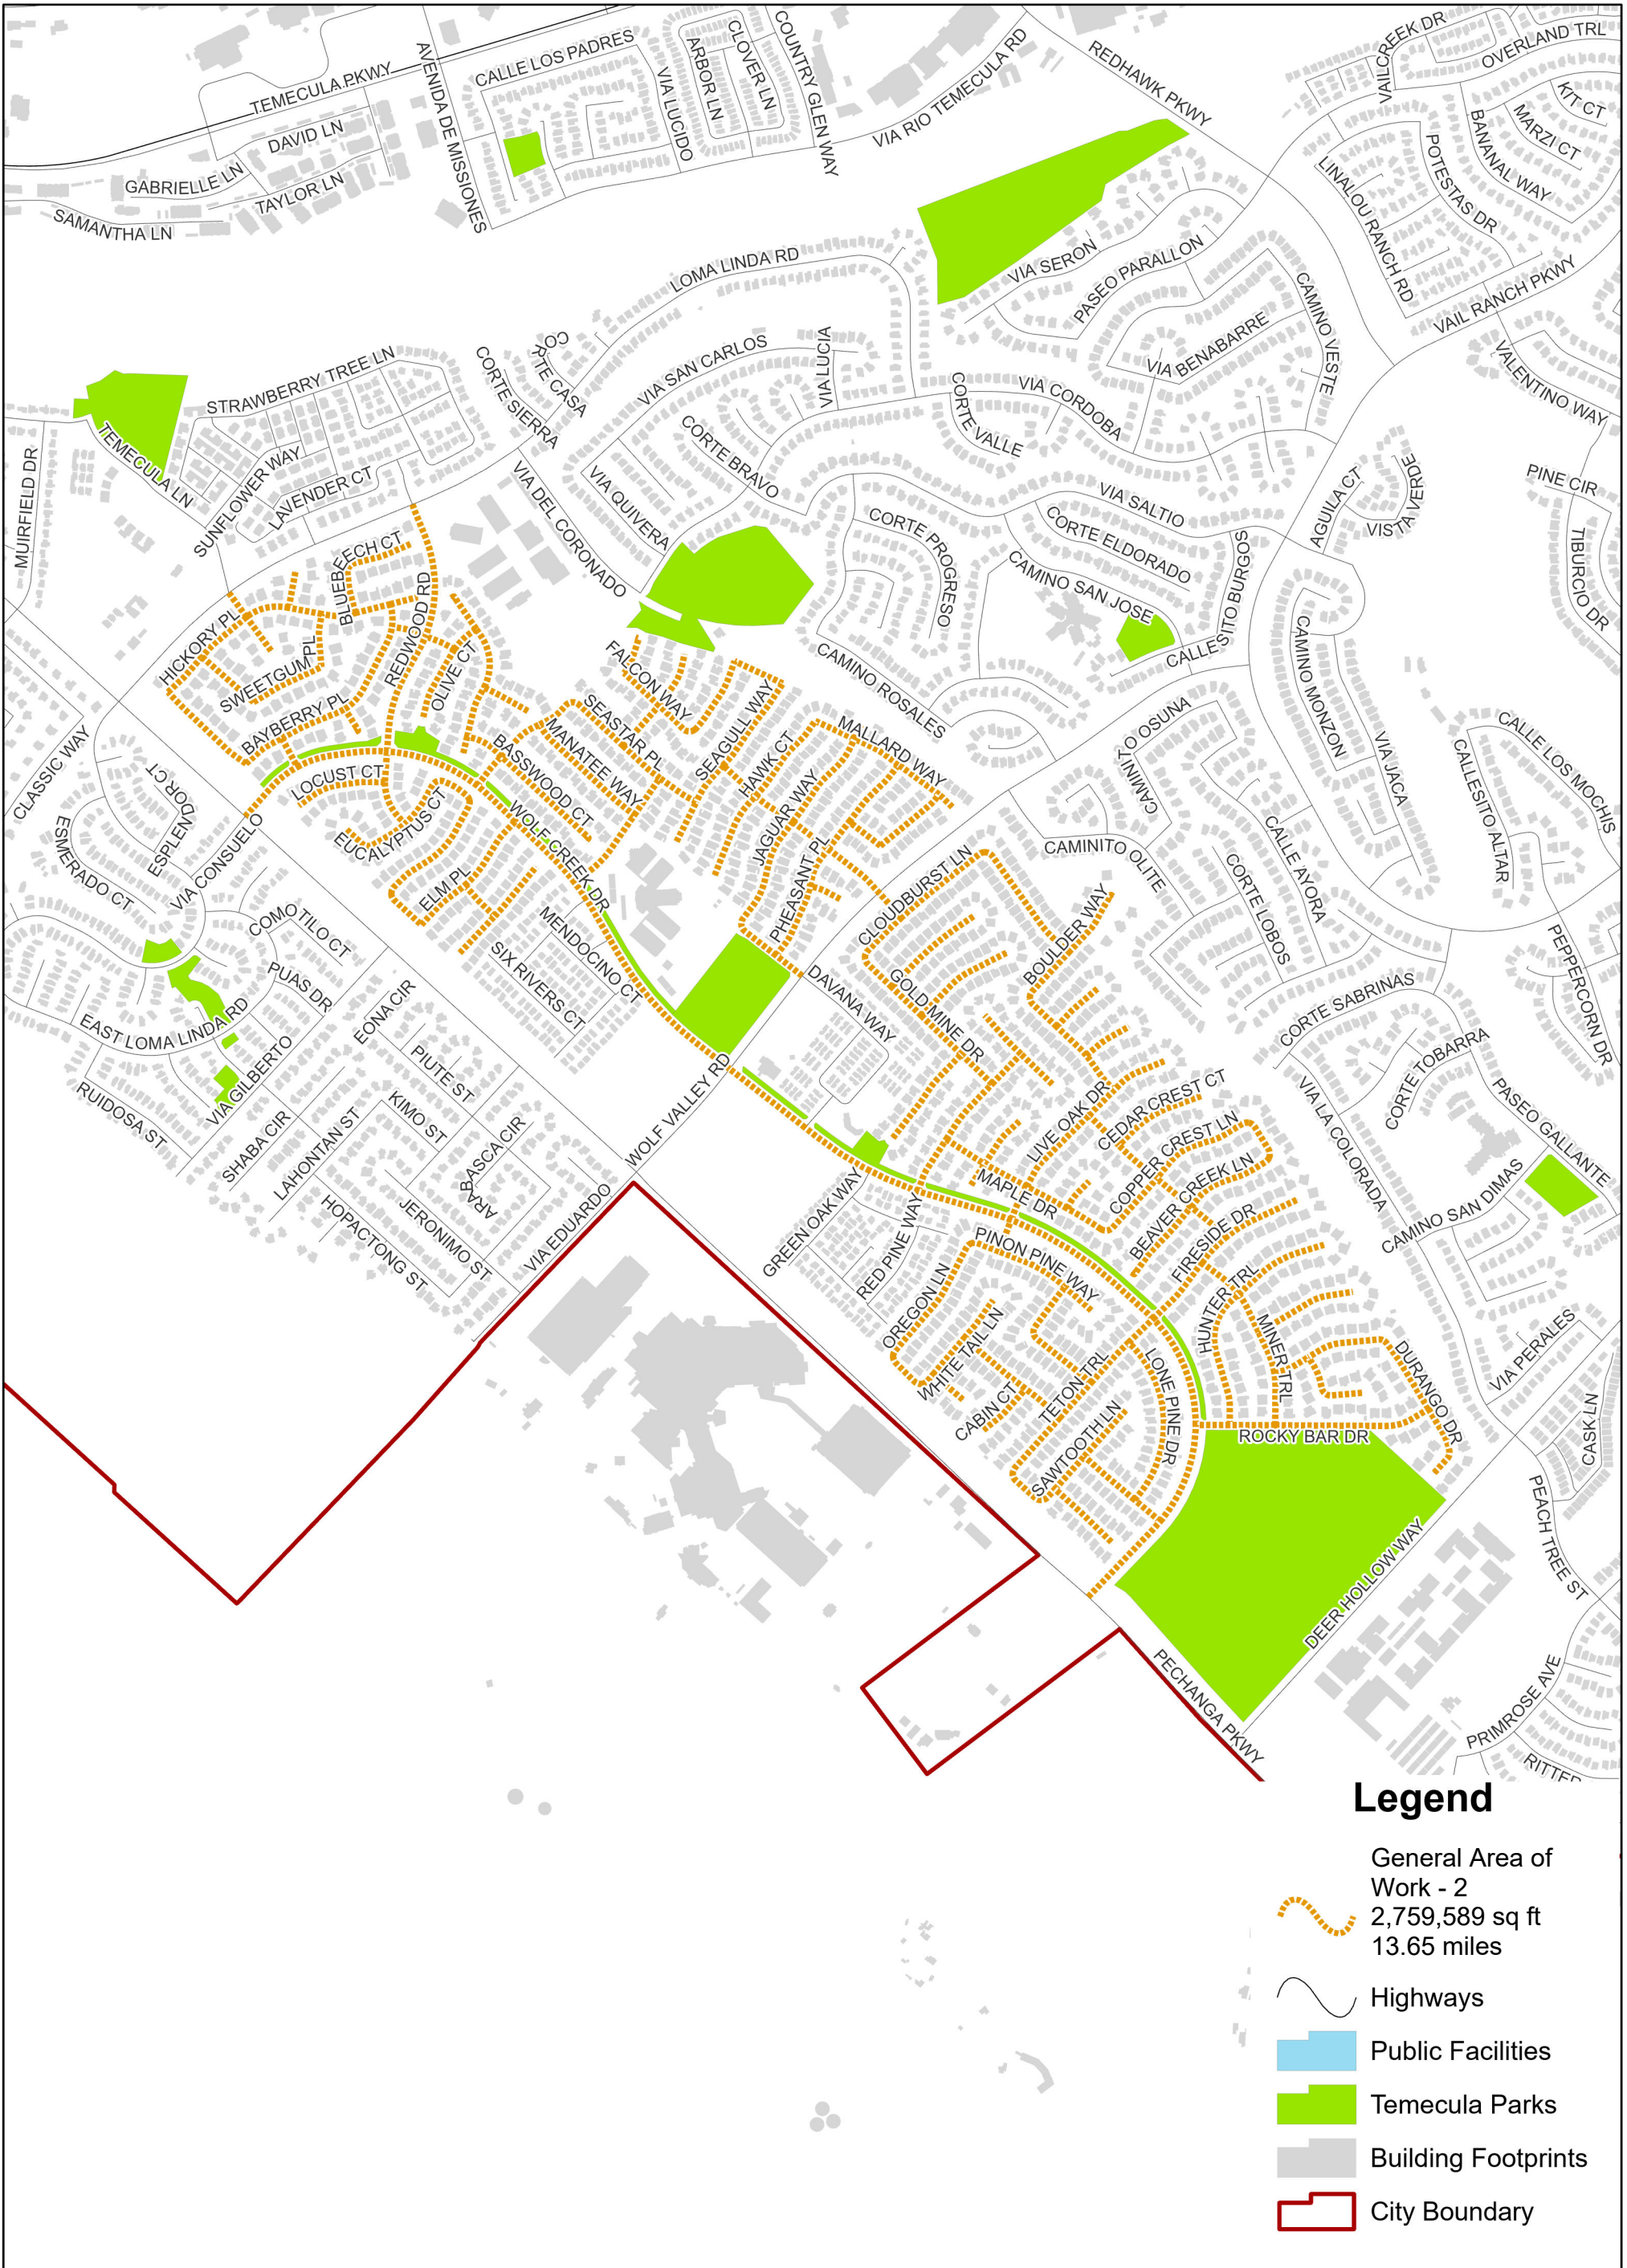

**Legend**

-  General Area of Work - 1  
3,403,721 sq ft  
13.67 miles
-  Highways
-  Public Facilities
-  Temecula Parks
-  Building Footprints
-  City Boundary

**Legend**

-  General Area of Work - 2  
2,759,589 sq ft  
13.65 miles
-  Highways
-  Public Facilities
-  Temecula Parks
-  Building Footprints
-  City Boundary

0 0.1 0.2 Miles

Updated 7/1/2026