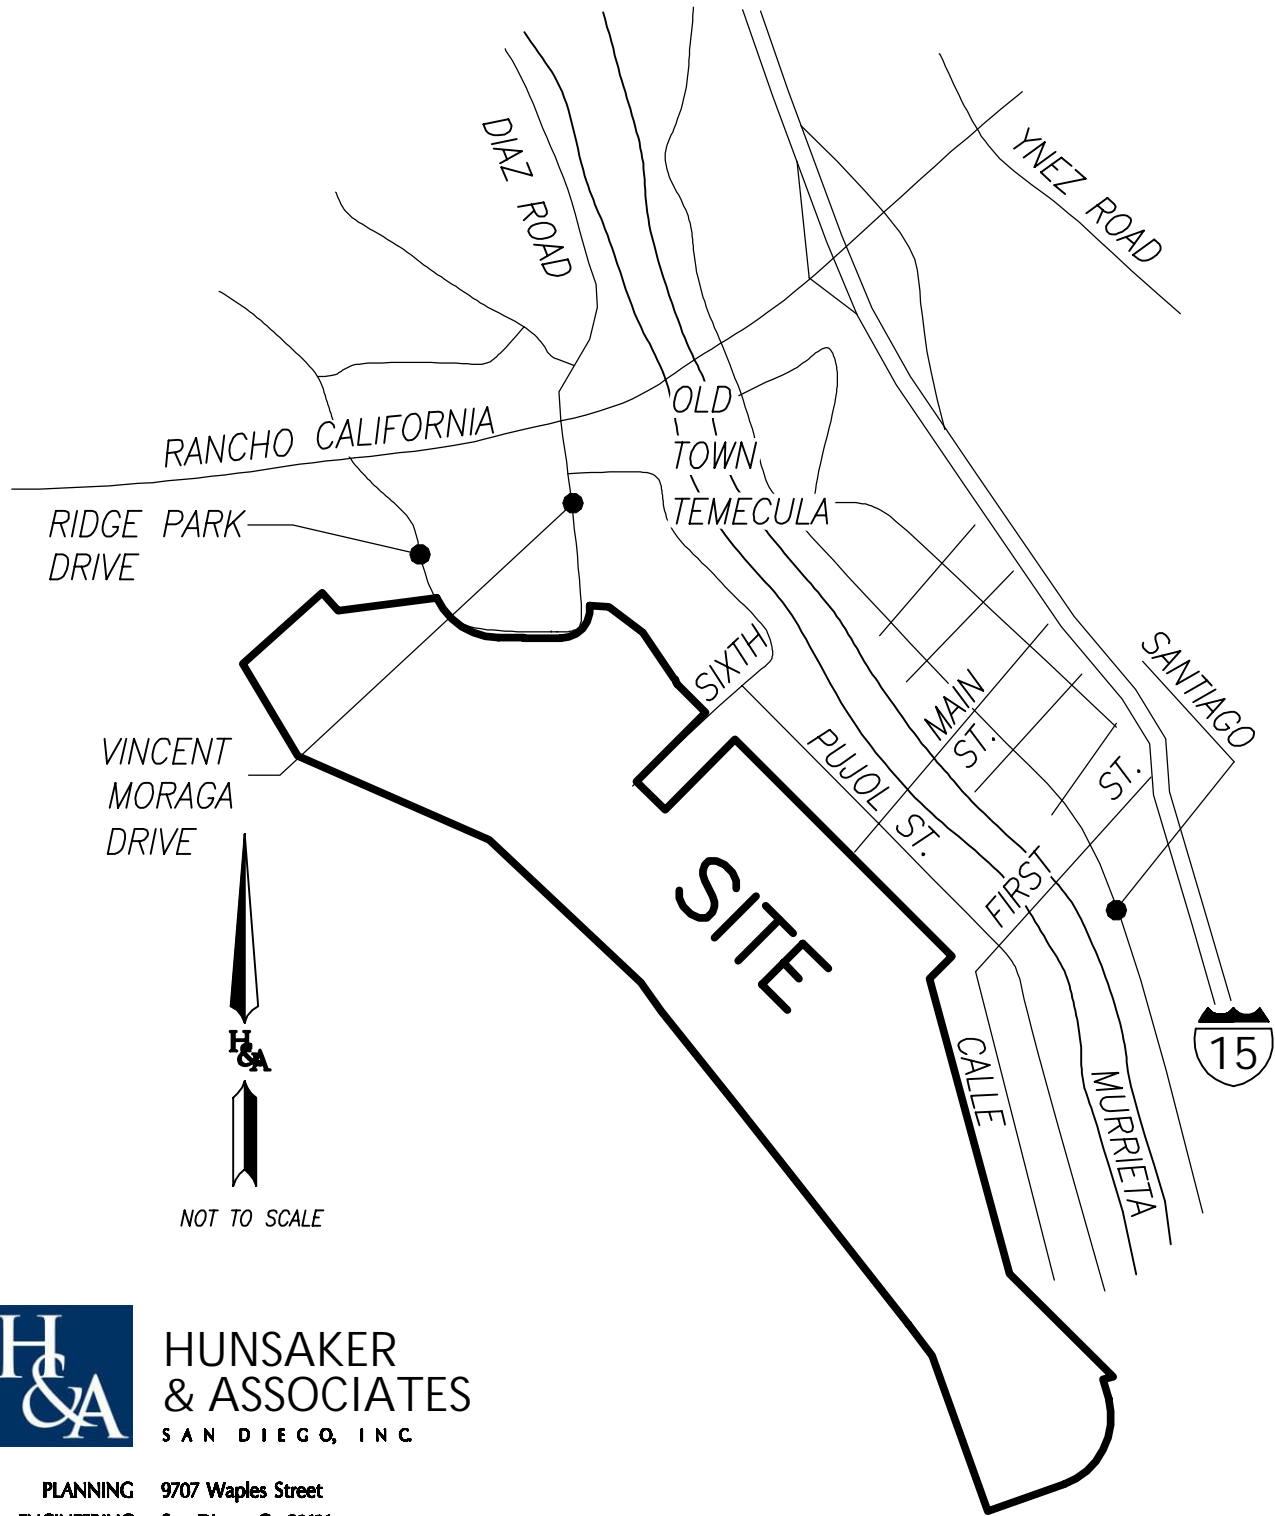

# TRACT MAP No. 36959-1

## VICINITY MAP

NOT TO SCALE

**HUNSAKER  
& ASSOCIATES**  
SAN DIEGO, INC

PLANNING 9707 Waples Street  
ENGINEERING San Diego, Ca 92121  
SURVEYING PH(858)558-4500 · FX(858)558-1414