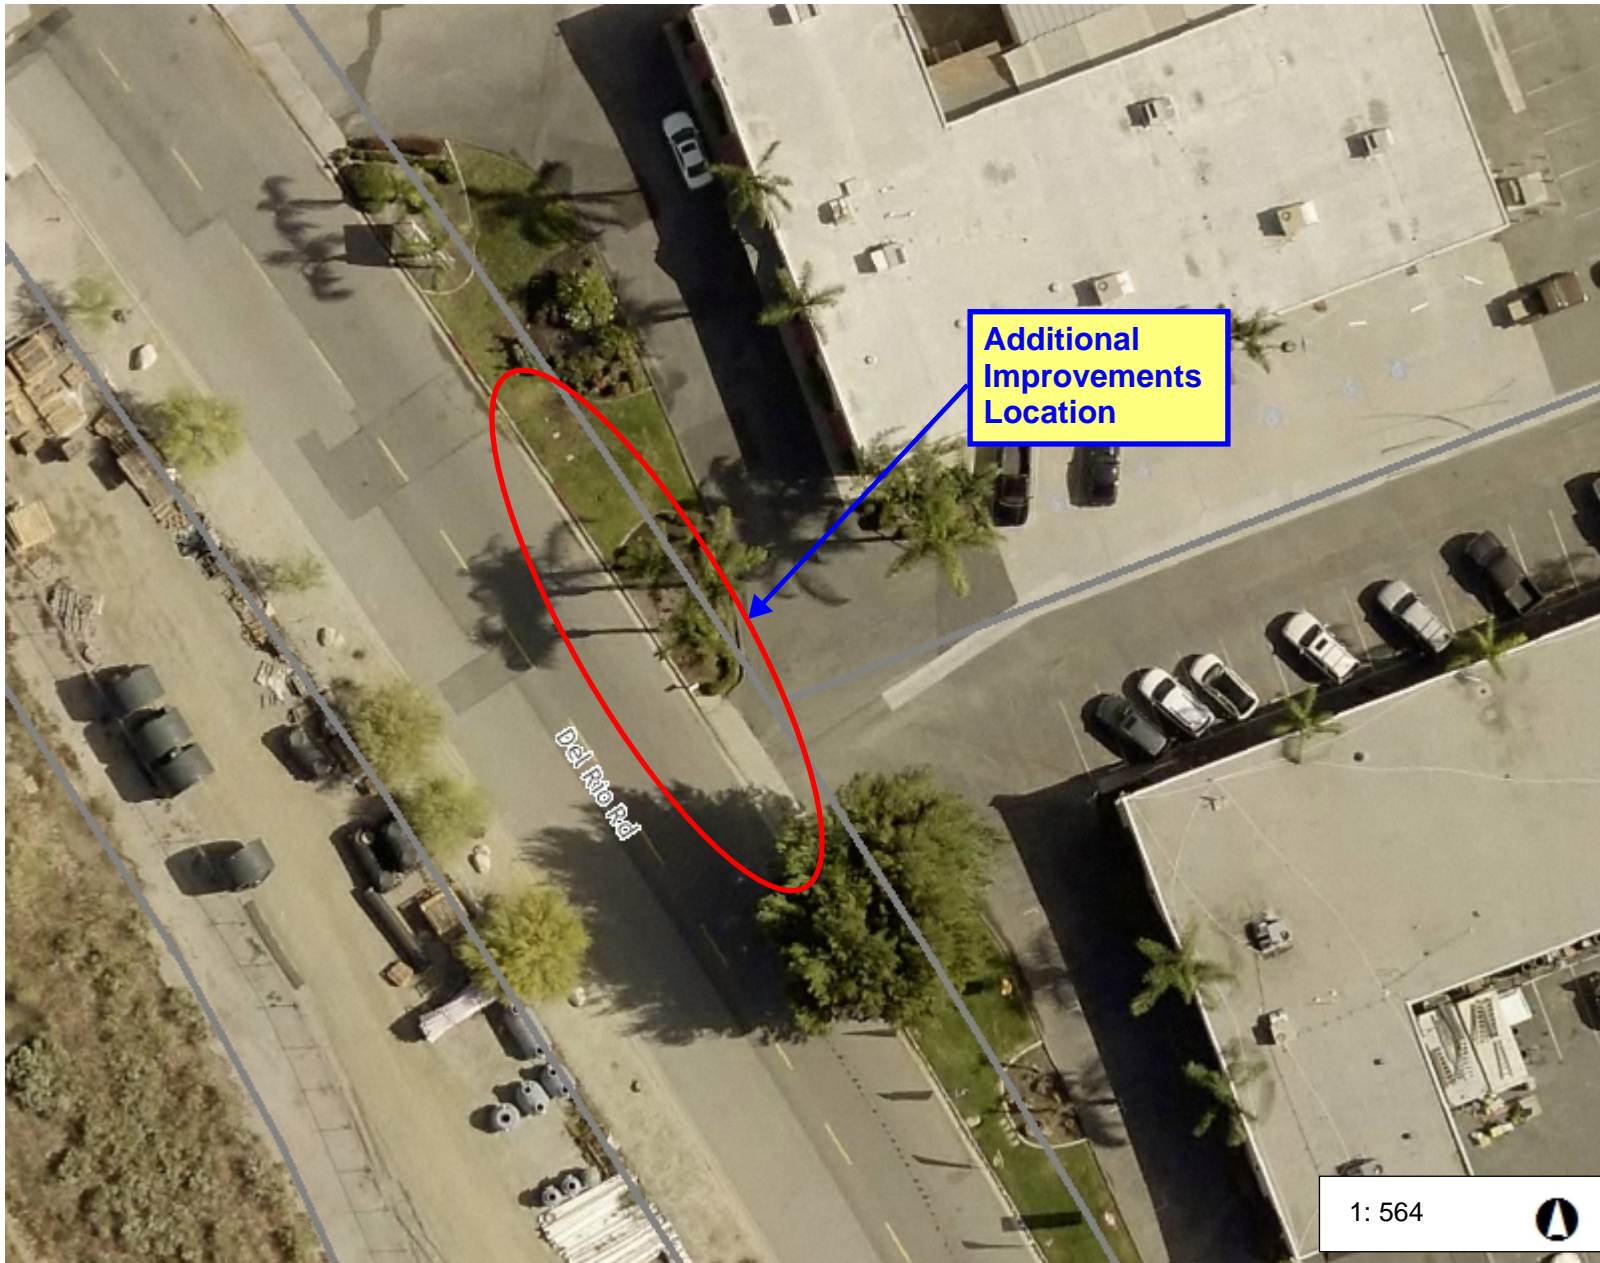

Citywide Concrete Repairs Fiscal Year 2021/22 , PW22-01

Regina Drive at Garoli Pass

Legend

- City of Temecula Boundary
- Parcels
- Street Names
- Highways
 - HWY
 - INTERCHANGE
 - INTERSTATE
 - OFFRAMP
 - ONRAMP
 - USHWY

THIS MAP IS NOT TO BE USED FOR NAVIGATION

Notes

Citywide Concrete Repairs Fiscal Year 2021/22 , PW22-01

28030 Del Rio Road

Legend

- City of Temecula Boundary
- Parcels
- Street Names
- Highways
 - HWY
 - INTERCHANGE
 - INTERSTATE
 - OFFRAMP
 - ONRAMP
 - USHWY
- Hospitals
- Public Facilities
- Parks
- Schools