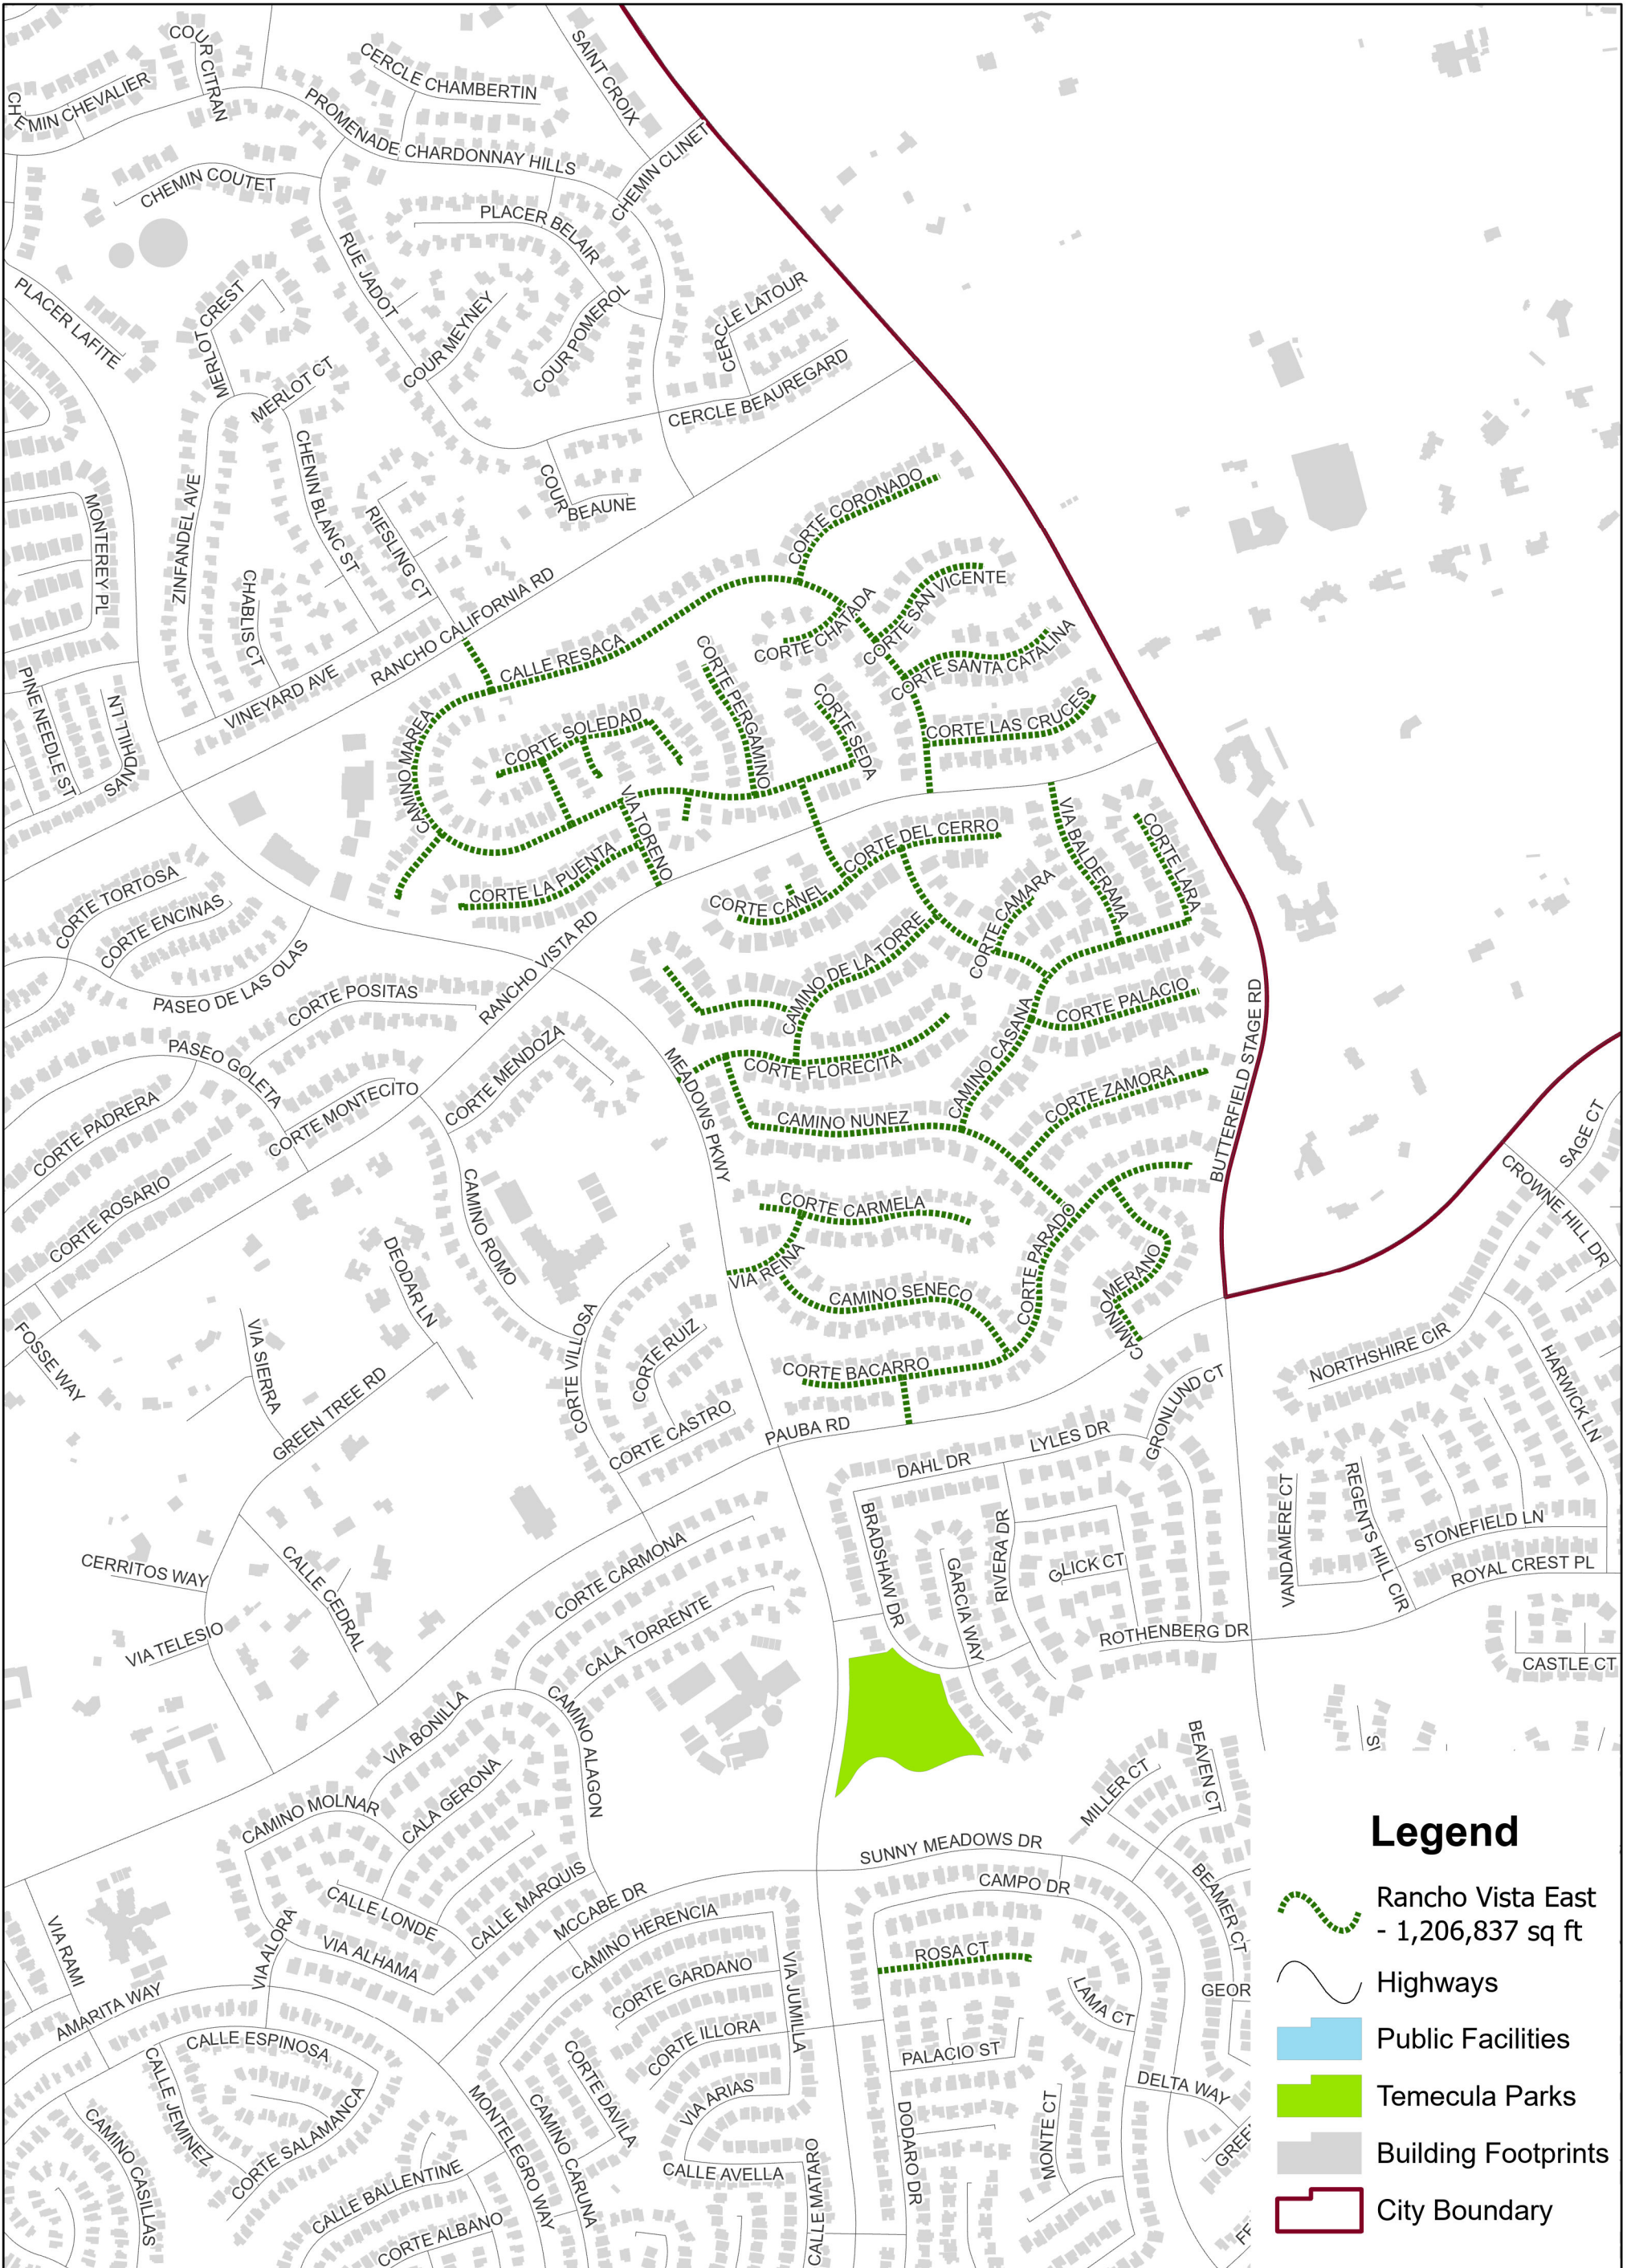

# City of Temecula - PW23-16 Citywide Slurry Seal FY 2022-2023

The map SlurrySeal.mxd is maintained by City of Temecula GIS. Data and information represented on this map are subject to update and modification. The City of Temecula assumes no warranty or legal responsibility for the information contained on this map. This map is not for reprint or resale. Visit the City of Temecula GIS online at <https://temeculaca.gov/gis>

0 0.1 0.2 Miles  
Updated 8/8/2023

# City of Temecula - PW23-16 Citywide Slurry Seal FY 2022-2023 Additive Alternate Bid

The map SlurrySeal.mxd is maintained by City of Temecula GIS. Data and information represented on this map are subject to update and modification. The City of Temecula assumes no warranty or legal responsibility for the information contained on this map. This map is not for reprint or resale. Visit the City of Temecula GIS online at <https://temeculaca.gov/gis>