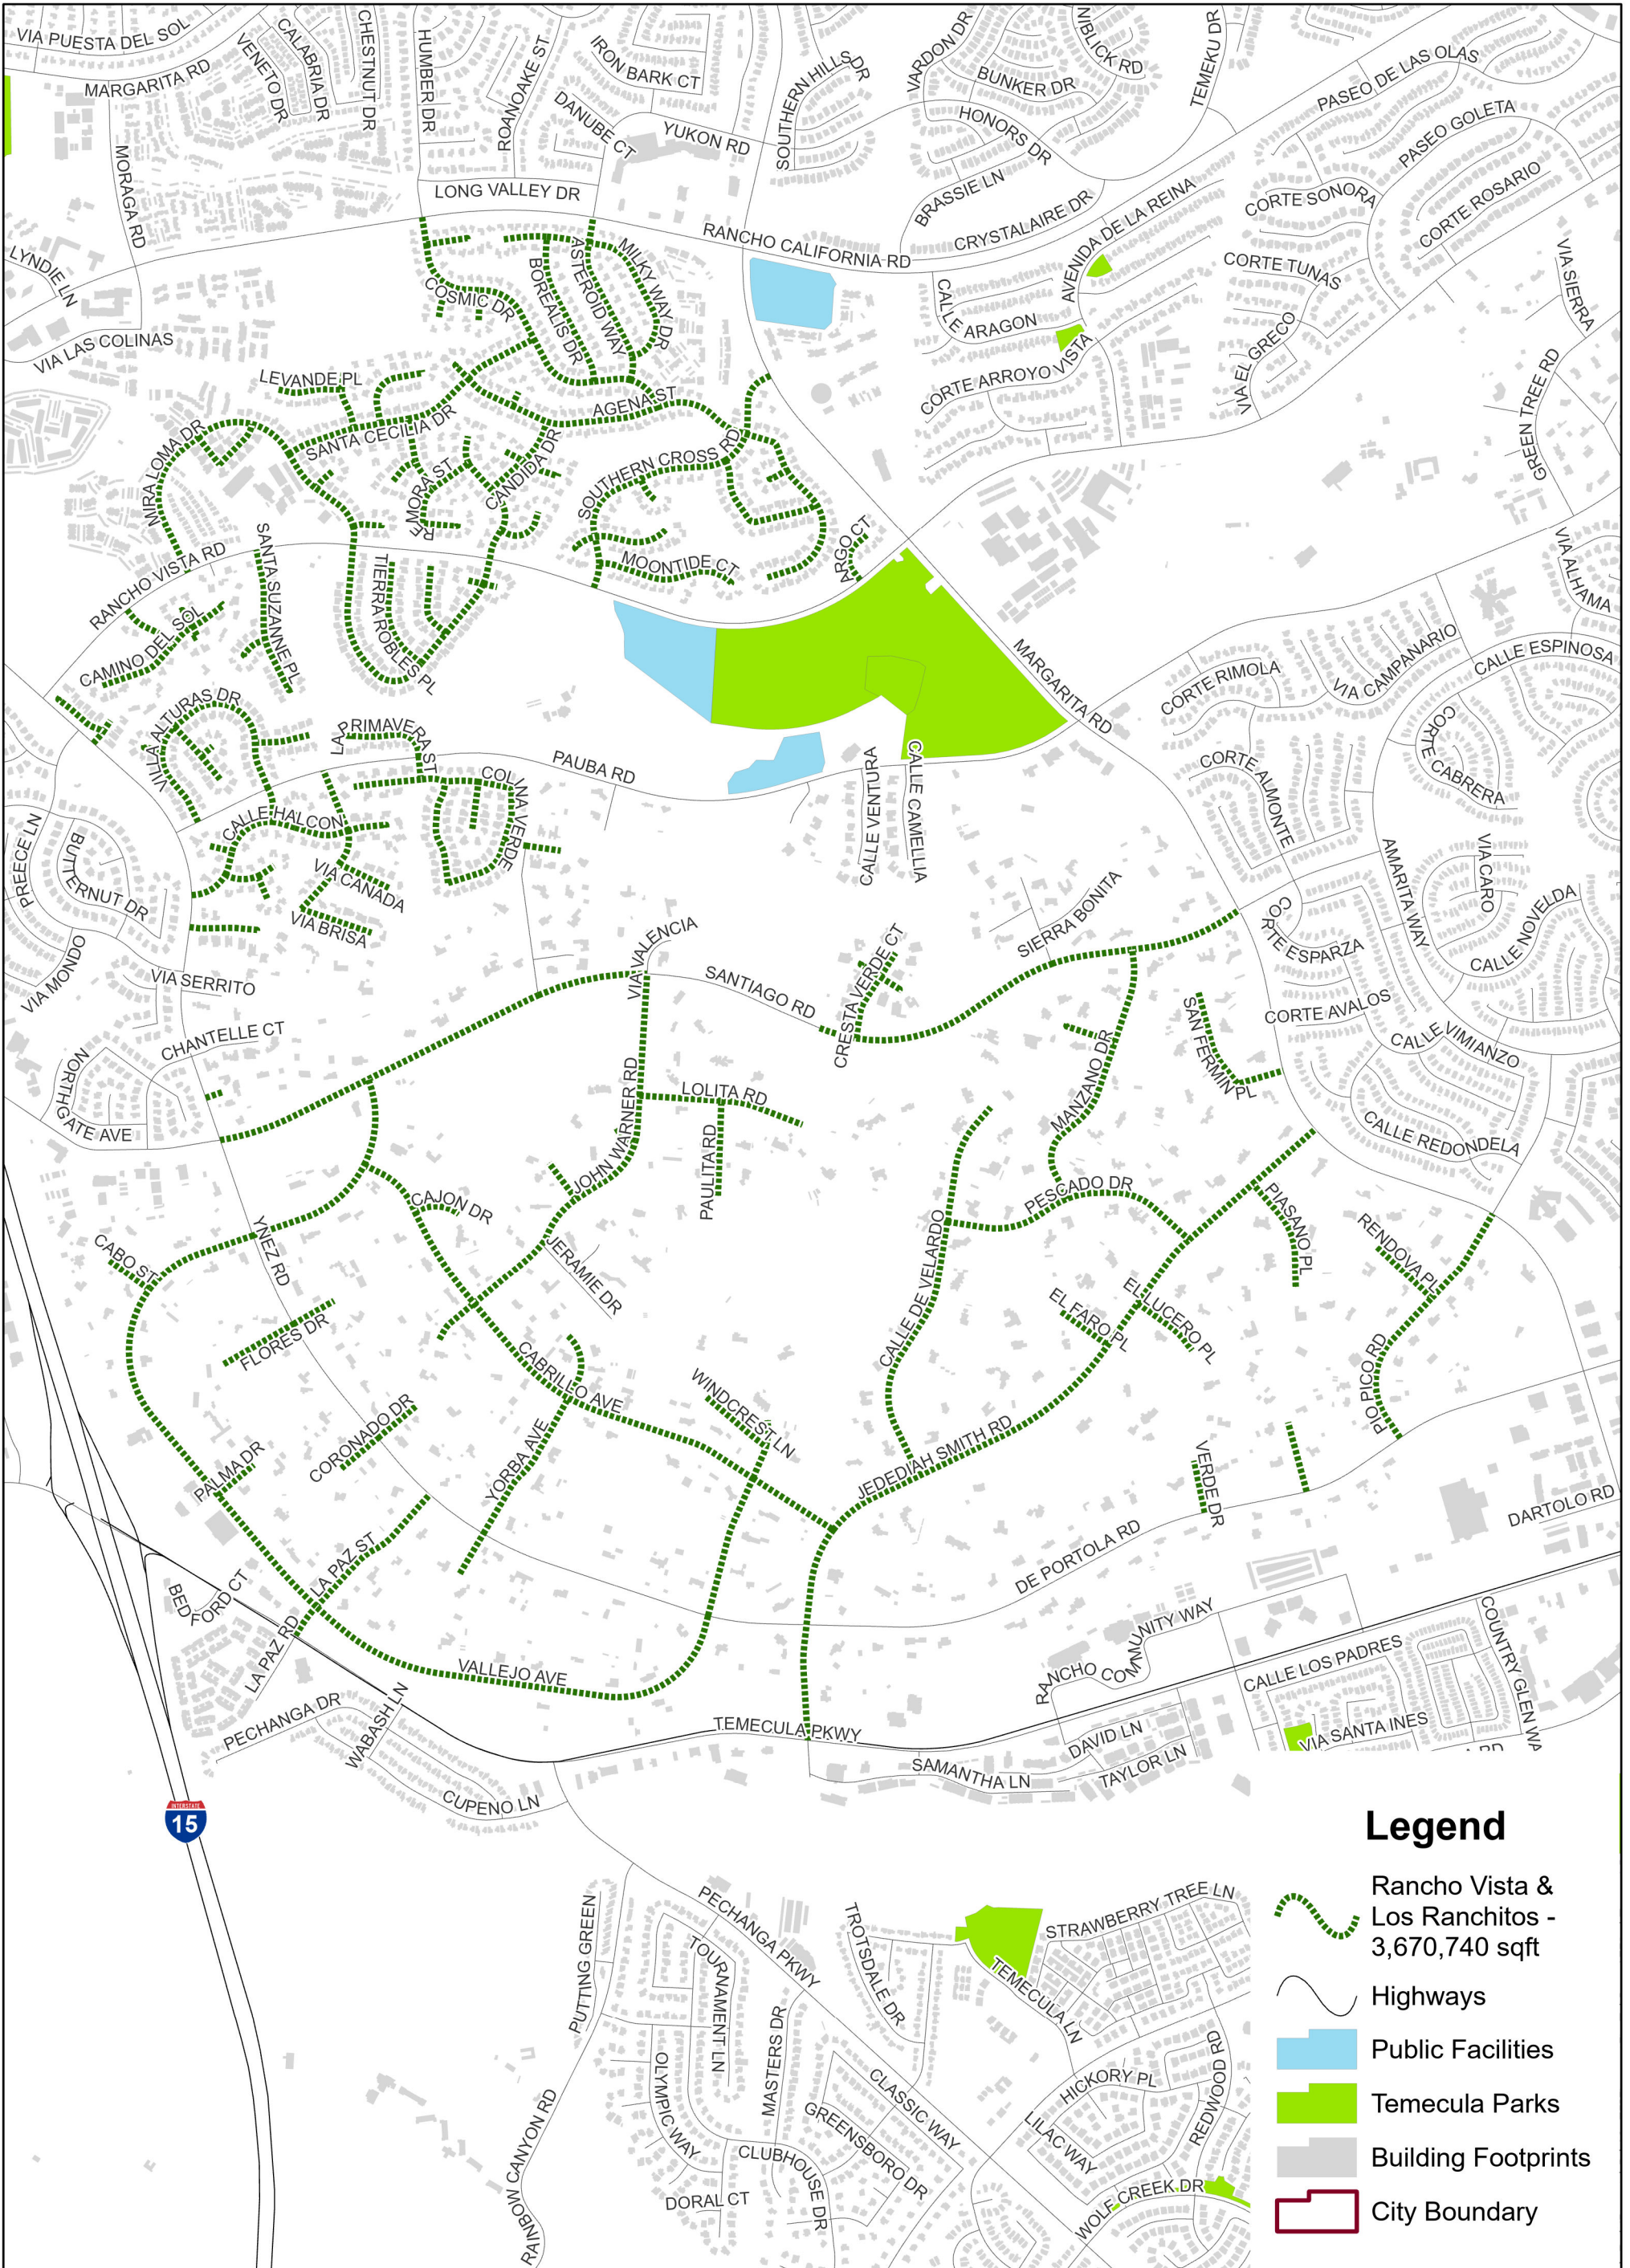

# City of Temecula - PW23-16 Citywide Slurry Seal FY 2022-2023

The map SlurrySeal.mxd is maintained by City of Temecula GIS. Data and information represented on this map are subject to update and modification. The City of Temecula assumes no warranty or legal responsibility for the information contained on this map. This map is not for reprint or resale. Visit the City of Temecula GIS online at <https://temeculaca.gov/gis>

0 0.1 0.2 Miles  
Updated 8/8/2023

# City of Temecula - PW23-16 Citywide Slurry Seal FY 2022-2023 Additive Alternate Bid

The map SlurrySeal.mxd is maintained by City of Temecula GIS. Data and information represented on this map are subject to update and modification. The City of Temecula assumes no warranty or legal responsibility for the information contained on this map. This map is not for reprint or resale. Visit the City of Temecula GIS online at <https://temeculaca.gov/gis>