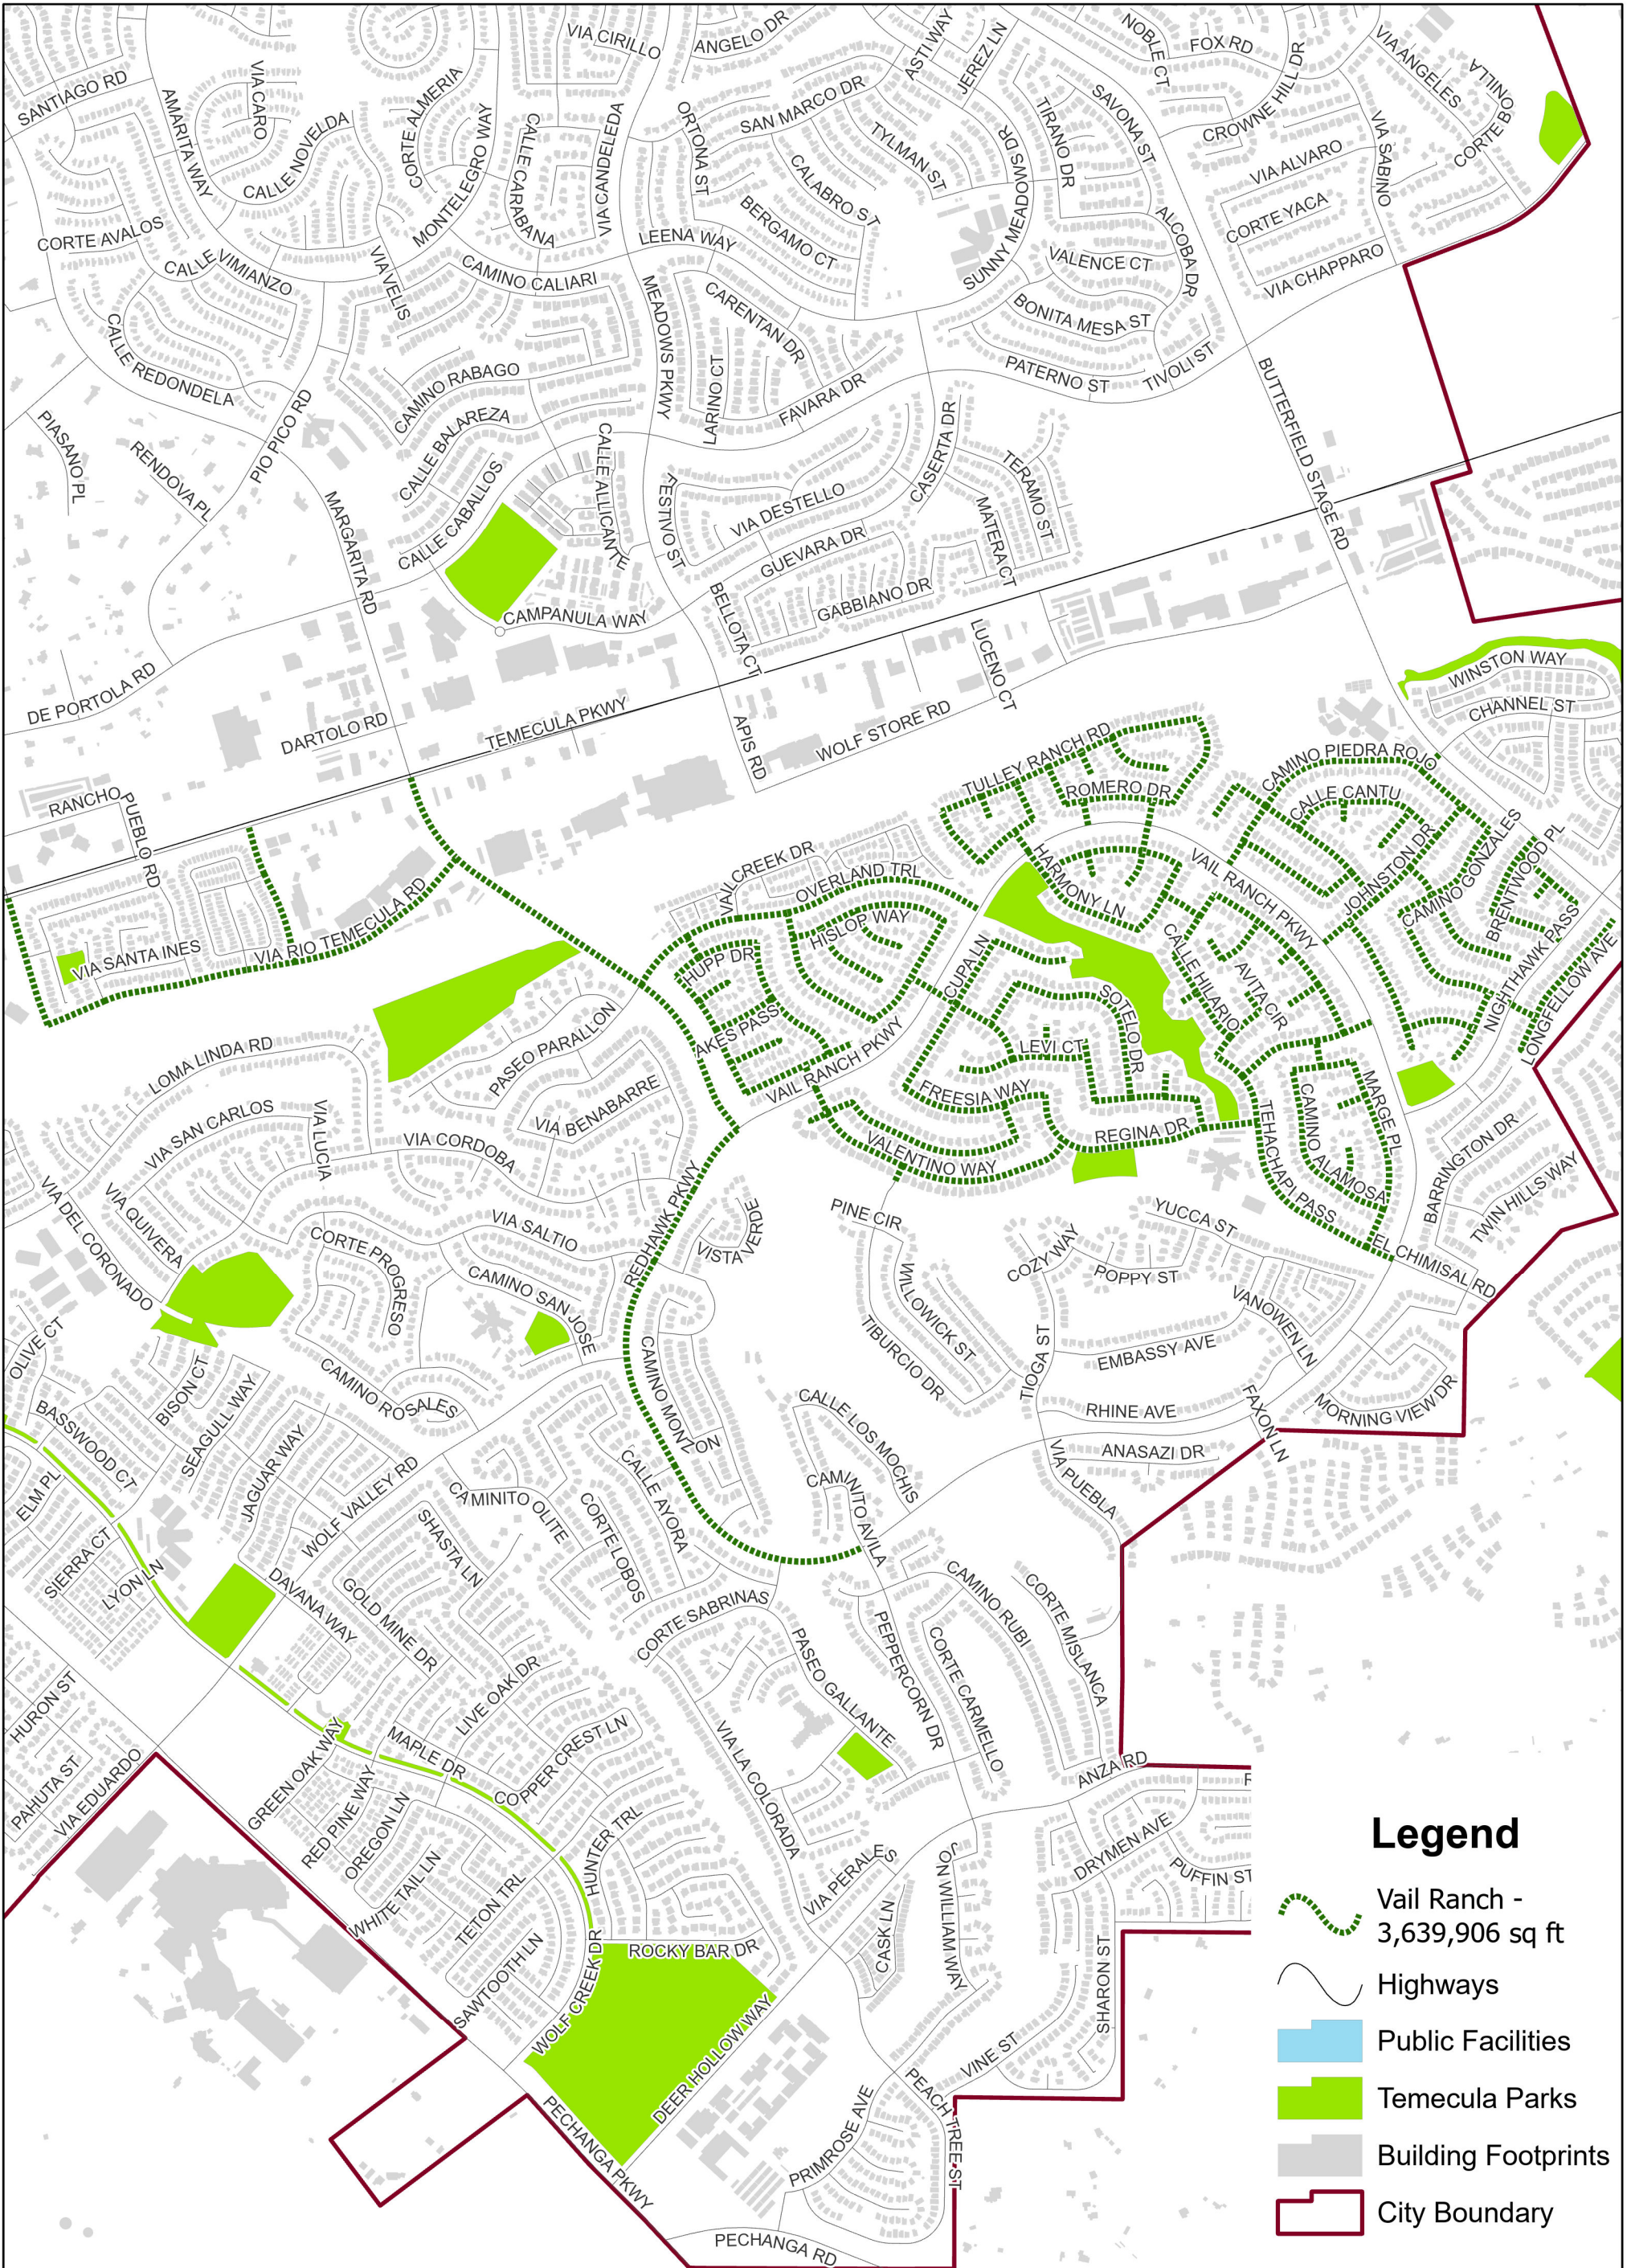

City of Temecula - PW23-16 Citywide Slurry Seal FY 2022-2023 Additive Alternate Bid

The map SlurrySeal.mxd is maintained by City of Temecula GIS. Data and information represented on this map are subject to update and modification. The City of Temecula assumes no warranty or legal responsibility for the information contained on this map. This map is not for reprint or resale. Visit the City of Temecula GIS online at <https://temeculaca.gov/gis>